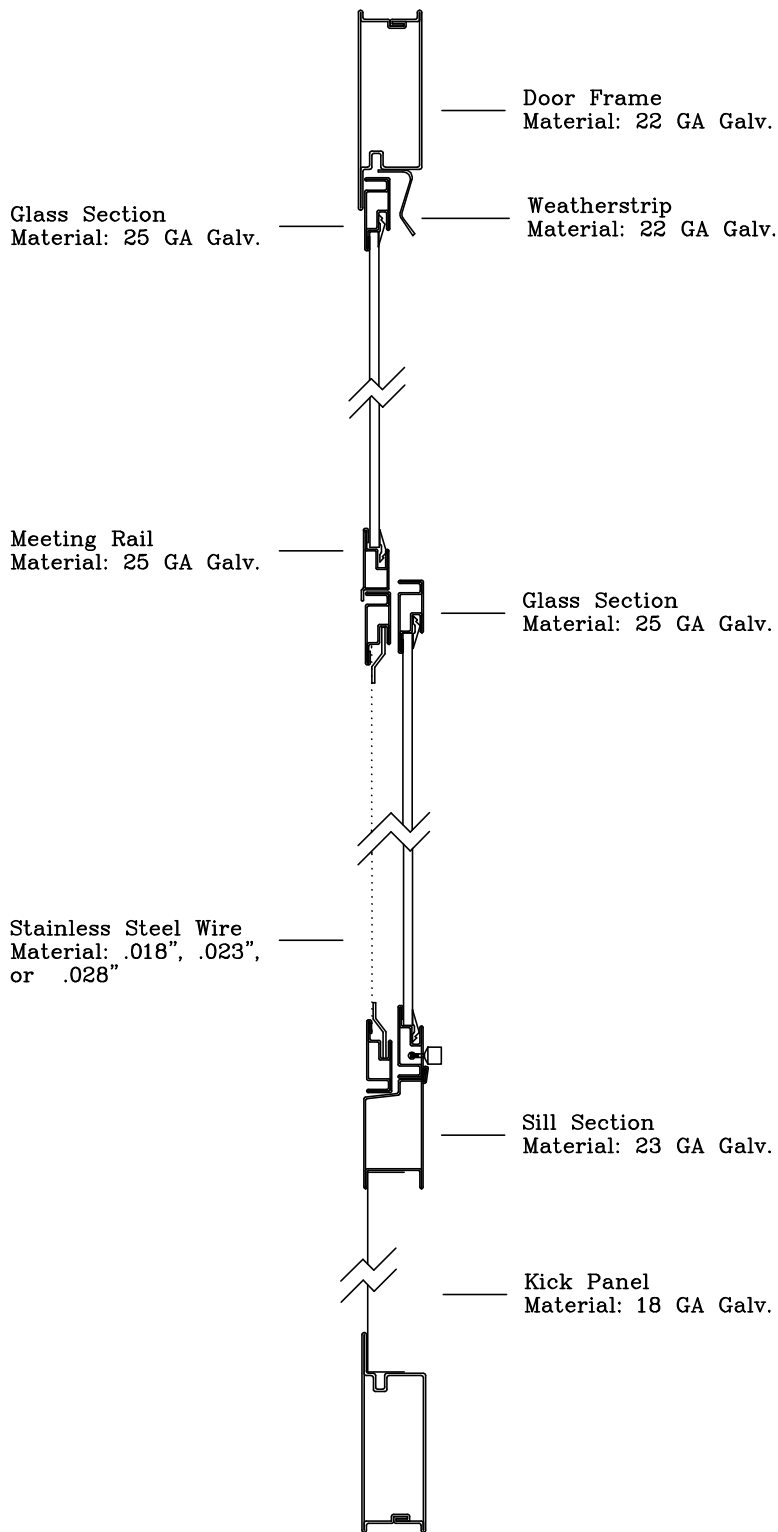

Summit Model 1700 Storm Door

Fully Welded
Corners

| | | |
|---------------------------------------|--|--------------------------|
| Product: Summit Model 1700 Storm Door | | Lansing Housing Products |
| Project | | Phone: 800.331.8200 |
| Draftsman: KMK | | Fax: 563.538.4392 |