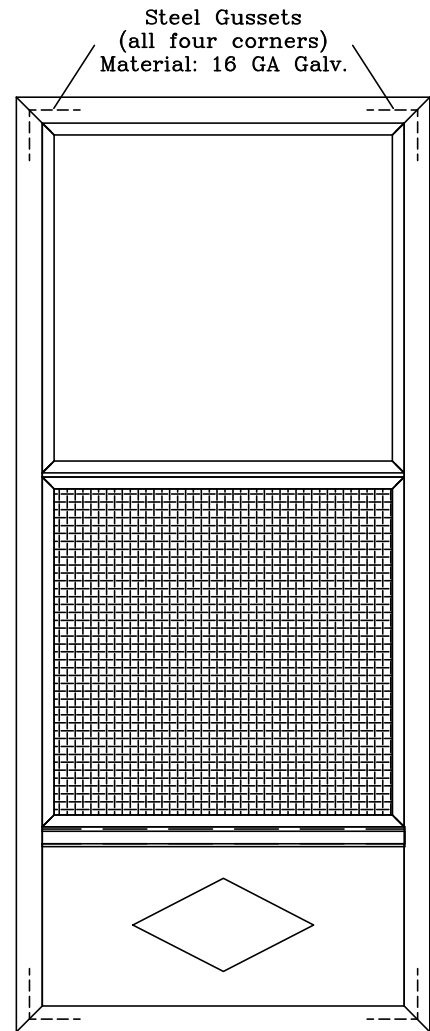

Summit Model 1700 Storm Door

Fully Welded
Corners

| | | |
|---------------------------------------|--|--------------------------|
| Product: Summit Model 1700 Storm Door | | Lansing Housing Products |
| Project | | Phone: 800.331.8200 |
| Draftsman: KMK | | Fax: 563.538.4392 |