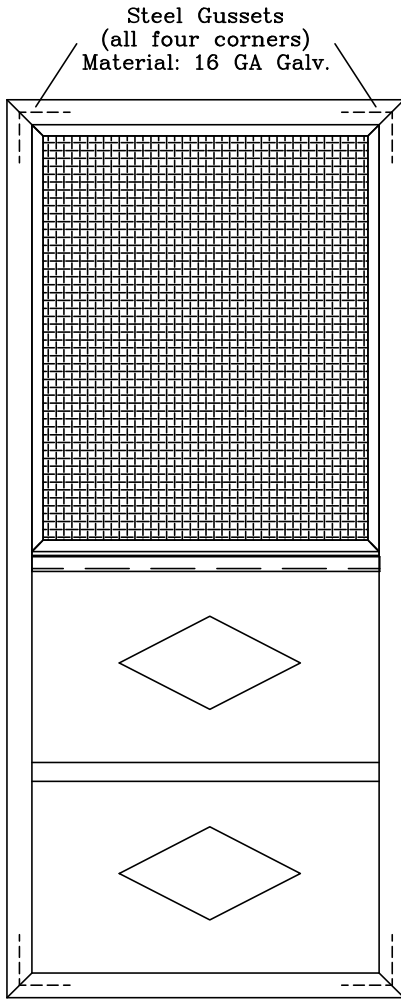

Summit Model 1800 Storm Door

Fully Welded
Corners

Product: Summit Model 1800 Storm Door		Lansing Housing Products
Project		Phone: 800.331.8200
Draftsman: KMK		Fax: 563.538.4392