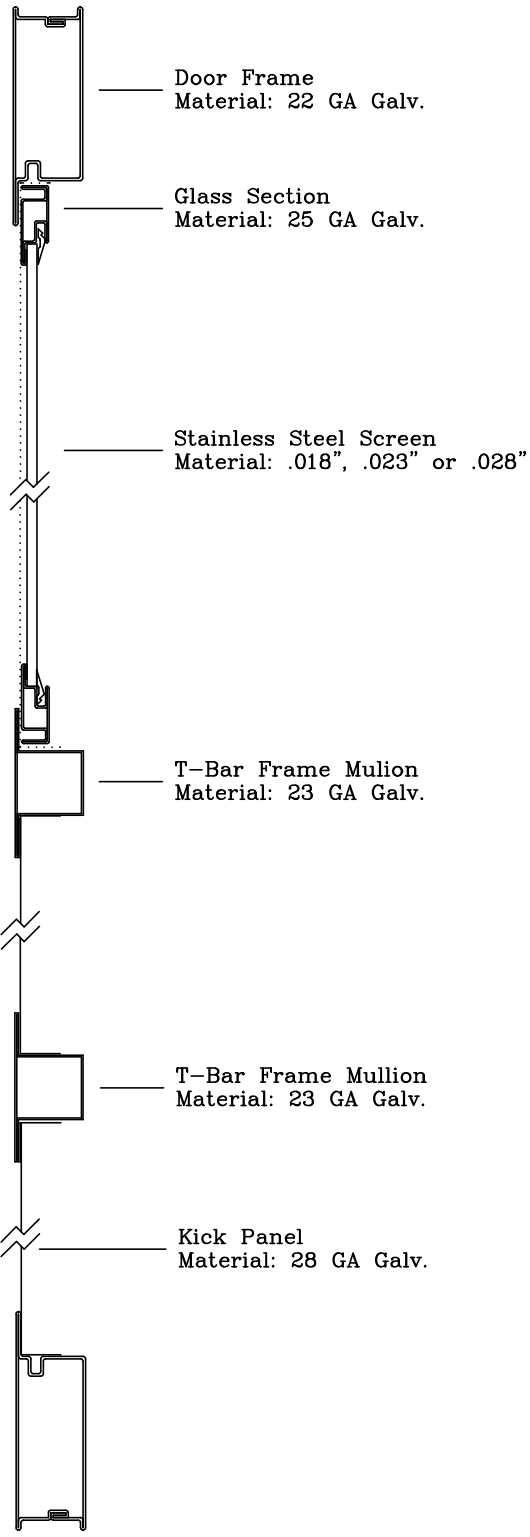

Summit Model 1800 Storm Door

Fully Welded
Corners

Product: Summit Model 1800 Storm Door		Lansing Housing Products
Project		Phone: 800.331.8200
Draftsman: KMK		Fax: 563.538.4392