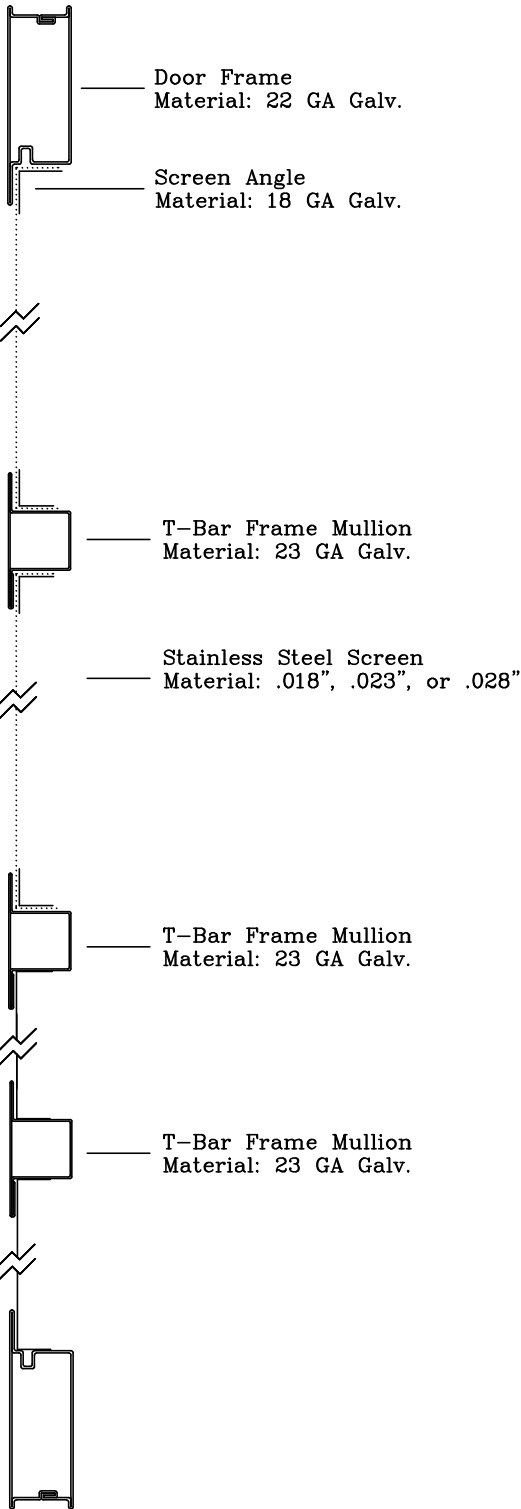

Summit Model 1900-B Screen Door

Fully Welded
Corners

Product: Summit Model 1900-B Screen Door

Lansing Housing Products

Project

Phone: 800.331.8200

Draftsman: KMK

Fax: 563.538.4392