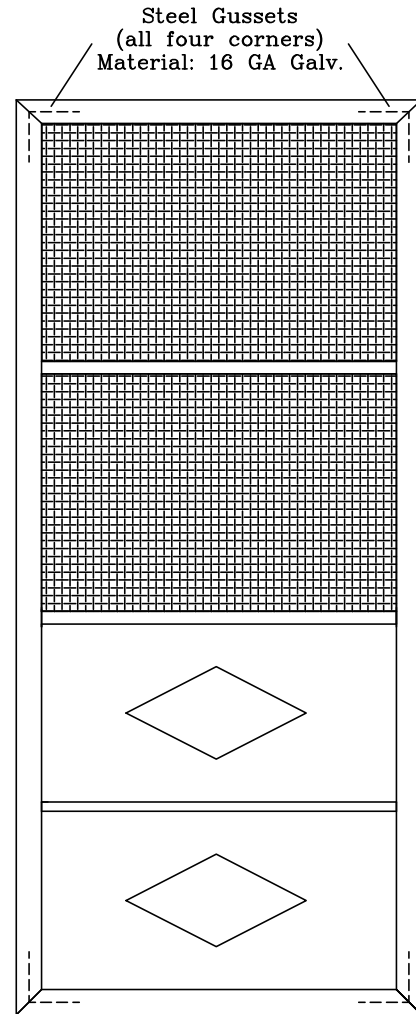

Summit Model 1900-B Screen Door

Fully Welded
Corners

Product: Summit Model 1900-B Screen Door

Lansing Housing Products

Project

Phone: 800.331.8200

Draftsman: KMK

Fax: 563.538.4392