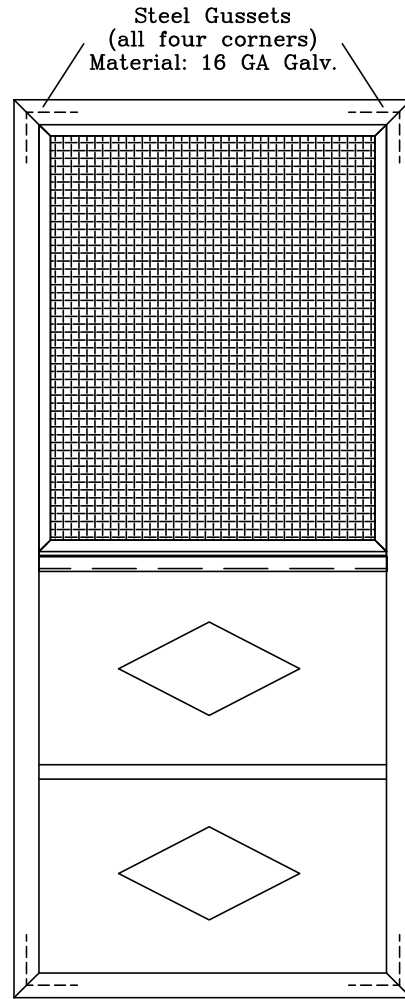

Summit Model 1900 Screen Door

Fully Welded
Corners

Product: Summit Model 1900 Screen Door		Lansing Housing Products
Project		Phone: 800.331.8200
Draftsman: KMK		Fax: 563.538.4392