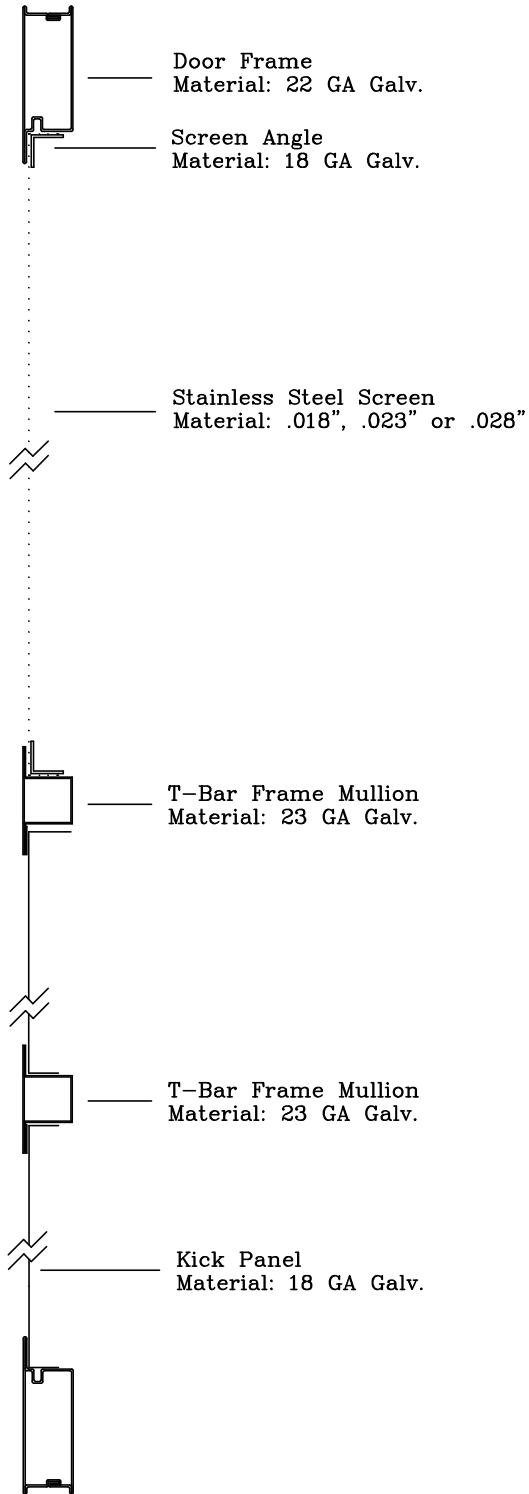

Summit Model 1900 Screen Door

Fully Welded
Corners

Product: Summit Model 1900 Screen Door		Lansing Housing Products
Project		Phone: 800.331.8200
Draftsman: KMK		Fax: 563.538.4392