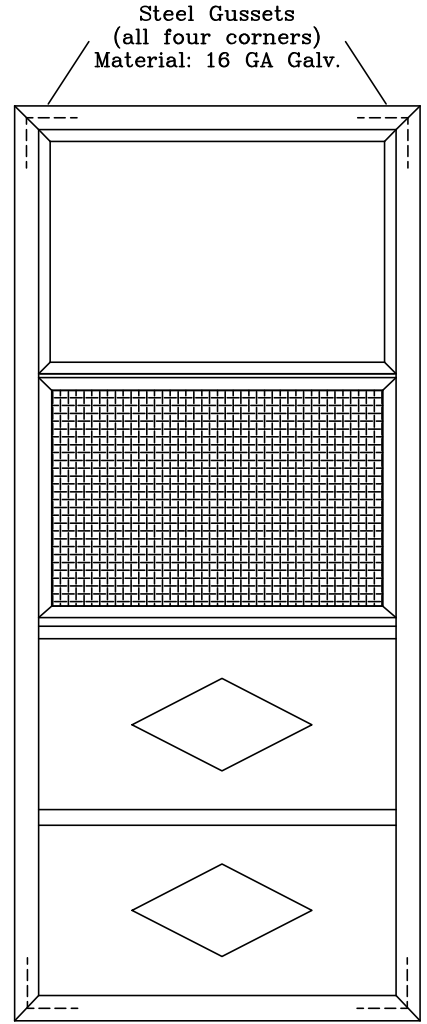

# Summit Model 1900 Storm Door

Fully Welded  
Corners

Product: Summit Model 1900 Storm Door		Lansing Housing Products
Project		Phone: 800.331.8200
Draftsman: KMK		Fax: 563.538.4392