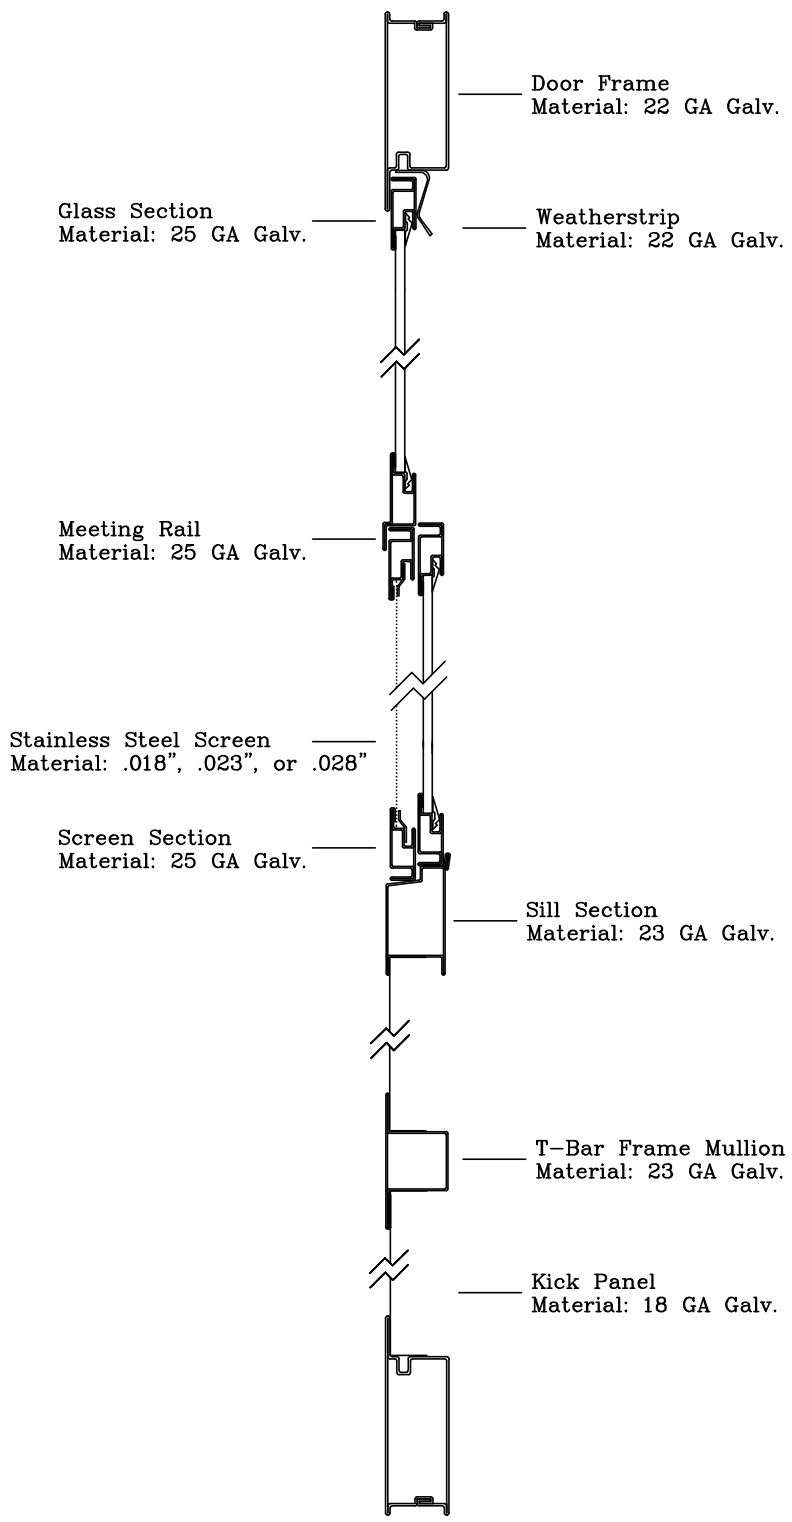

# Summit Model 1900 Storm Door

Fully Welded  
Corners

Product: Summit Model 1900 Storm Door		Lansing Housing Products
Project		Phone: 800.331.8200
Draftsman: KMK		Fax: 563.538.4392