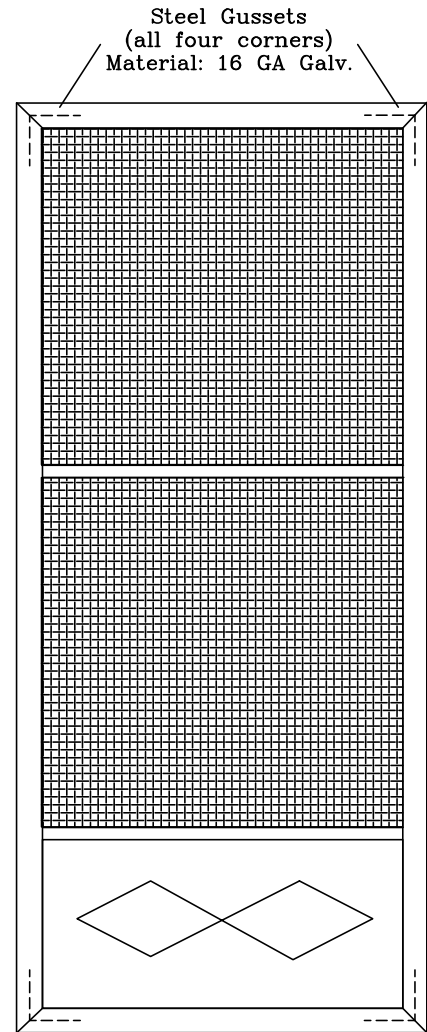

Model 500 Screen Door

Product: Model 500 Screen Door		Lansing Housing Products
Project		Phone: 800.331.8200
Draftsman: KMK		Fax: 563.538.4392