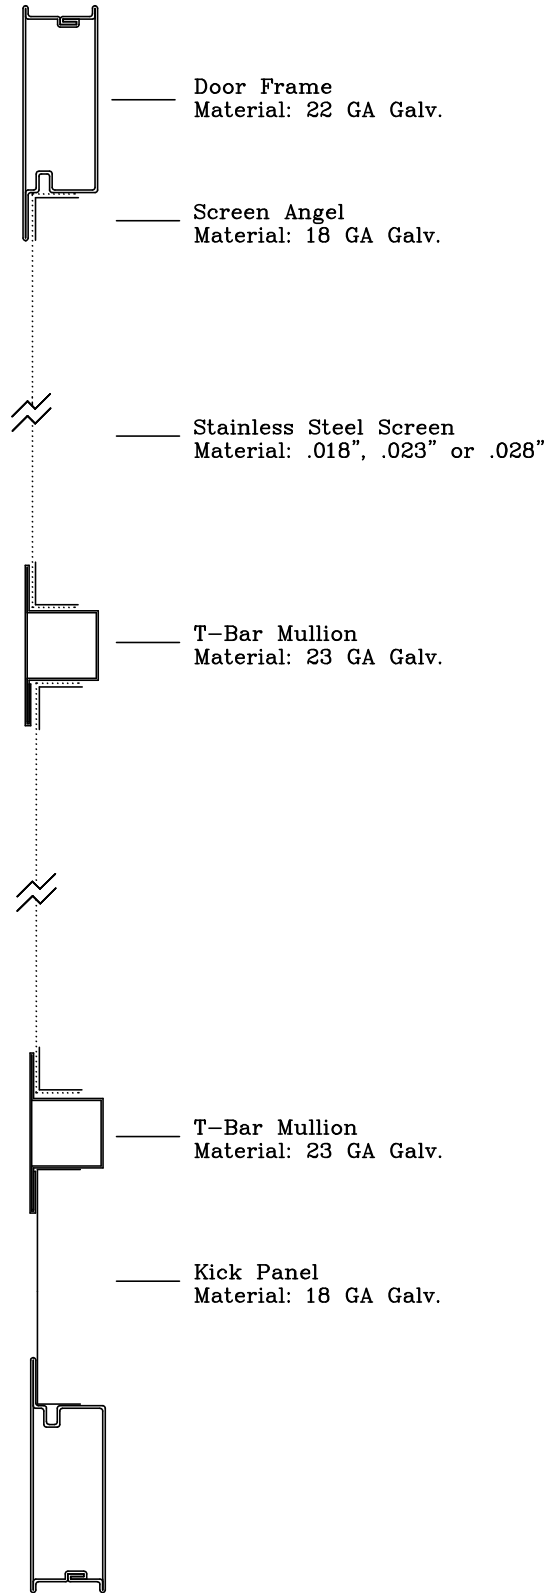

Model 500 Screen Door

Product: Model 500 Screen Door		Lansing Housing Products
Project		Phone: 800.331.8200
Draftsman: KMK		Fax: 563.538.4392