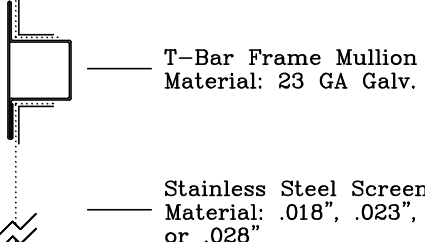

Model 504 Screen Door

Fully Welded
Corners

Product: Model 504 Screen Door		Lansing Housing Products
Project		Phone: 800.331.8200
Draftsman: KMK		Fax: 563.538.4392