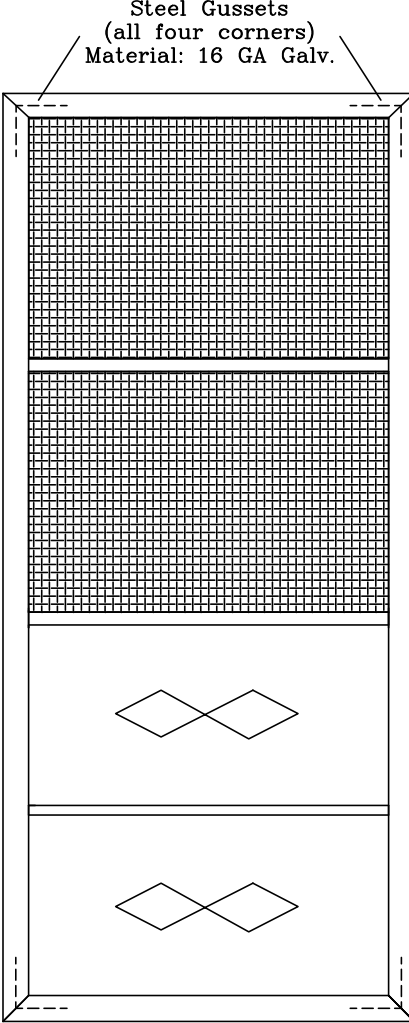

Model 504 Screen Door

Fully Welded
Corners

Product: Model 504 Screen Door		Lansing Housing Products
Project		Phone: 800.331.8200
Draftsman: KMK		Fax: 563.538.4392