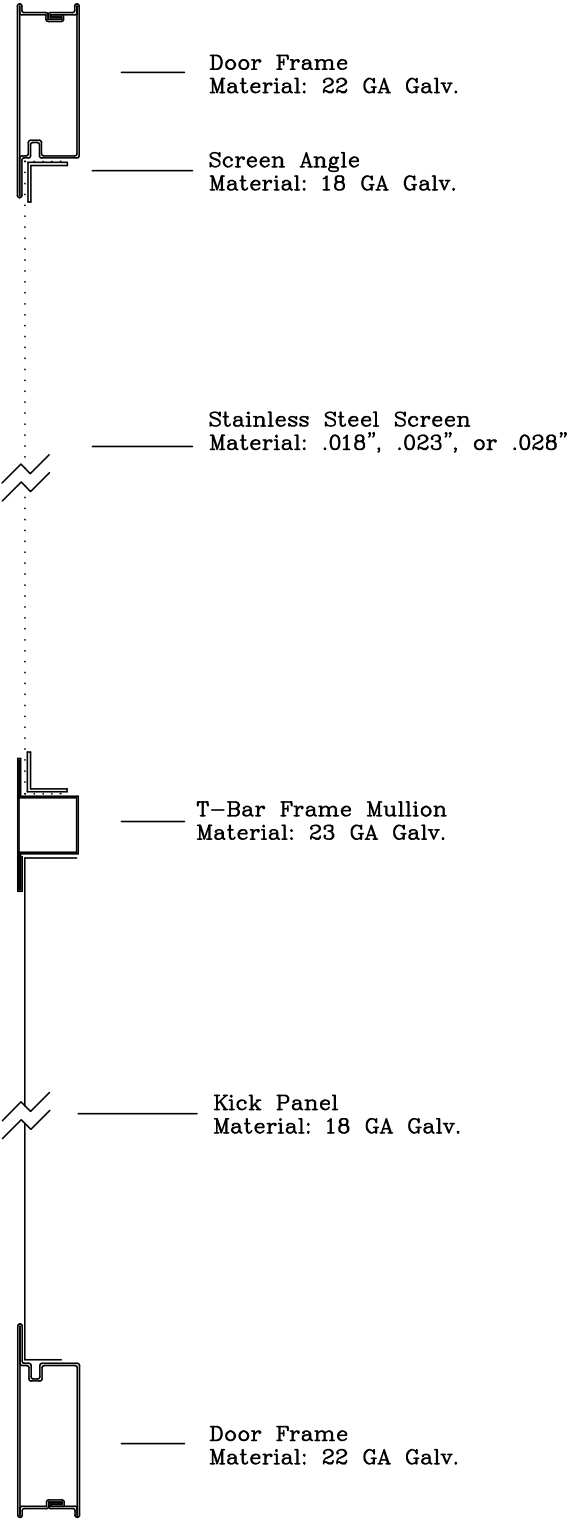

Model 507 Screen Door

Fully Welded
Corners

Product: Model 507 Screen Door		Lansing Housing Products
Project		Phone: 800.331.8200
Draftsman: KMK		Fax: 563.538.4392