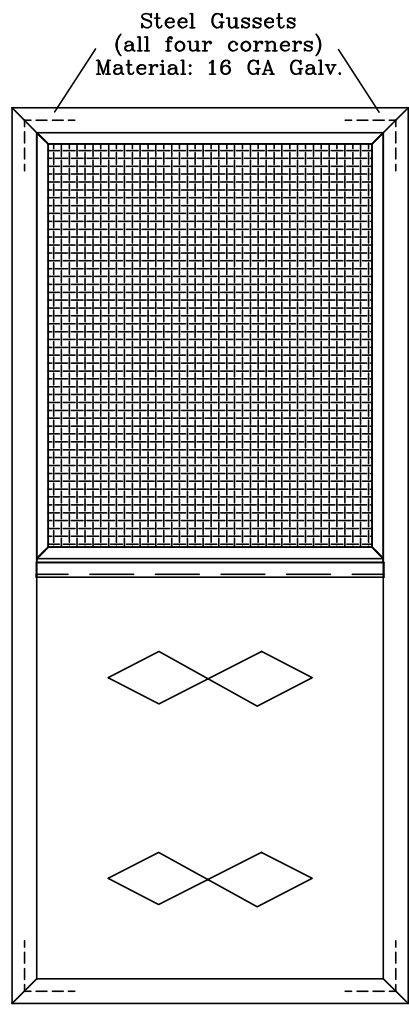

Model 507 Screen Door

Fully Welded
Corners

Product: Model 507 Screen Door		Lansing Housing Products
Project		Phone: 800.331.8200
Draftsman: KMK		Fax: 563.538.4392