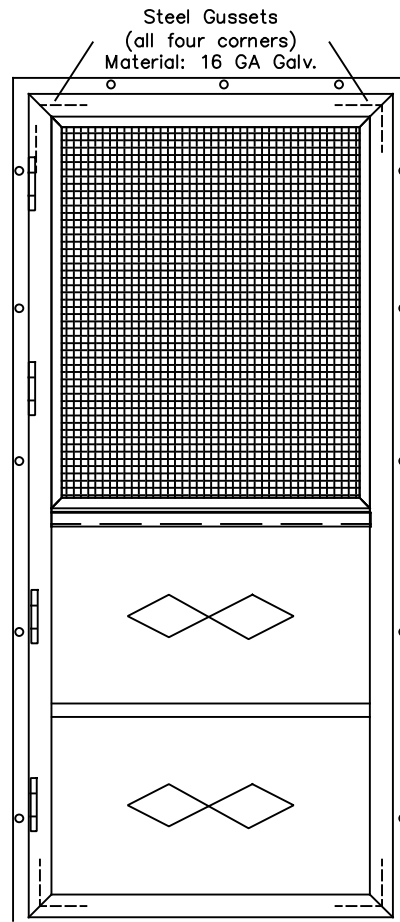

Model 405 Screen Door

Fully Welded Corners

Product: Model 405 Screen Door		Lansing Housing Products
Project		Phone: 800.331.8200
Draftsman: KMM		Fax: 563.538.4392