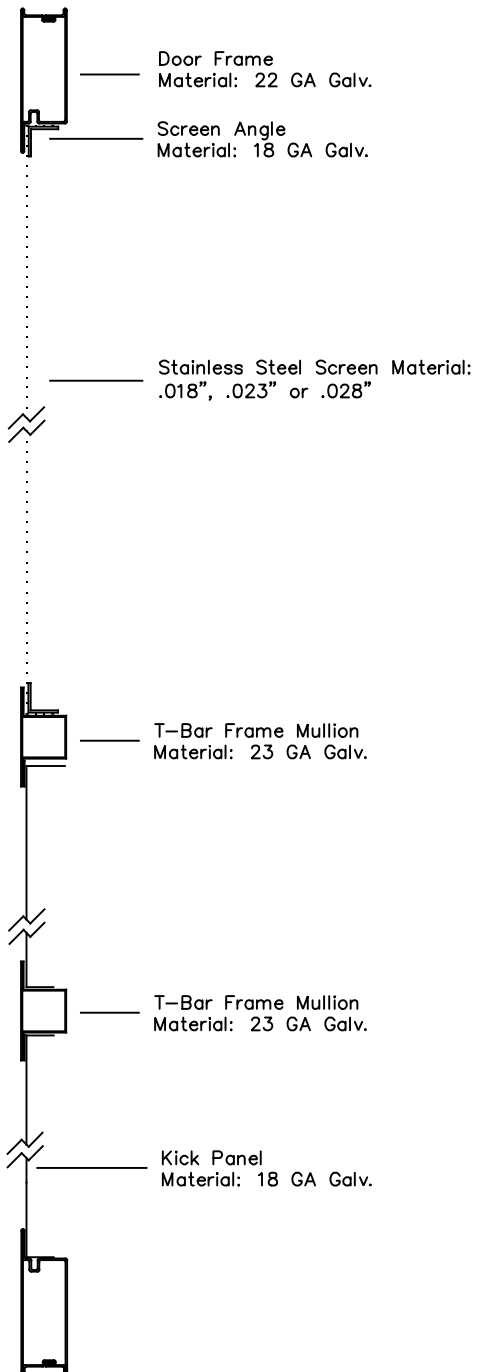

Model 405 Screen Door

Fully Welded Corners

Product: Model 405 Screen Door		Lansing Housing Products
Project		Phone: 800.331.8200
Draftsman: KMM		Fax: 563.538.4392