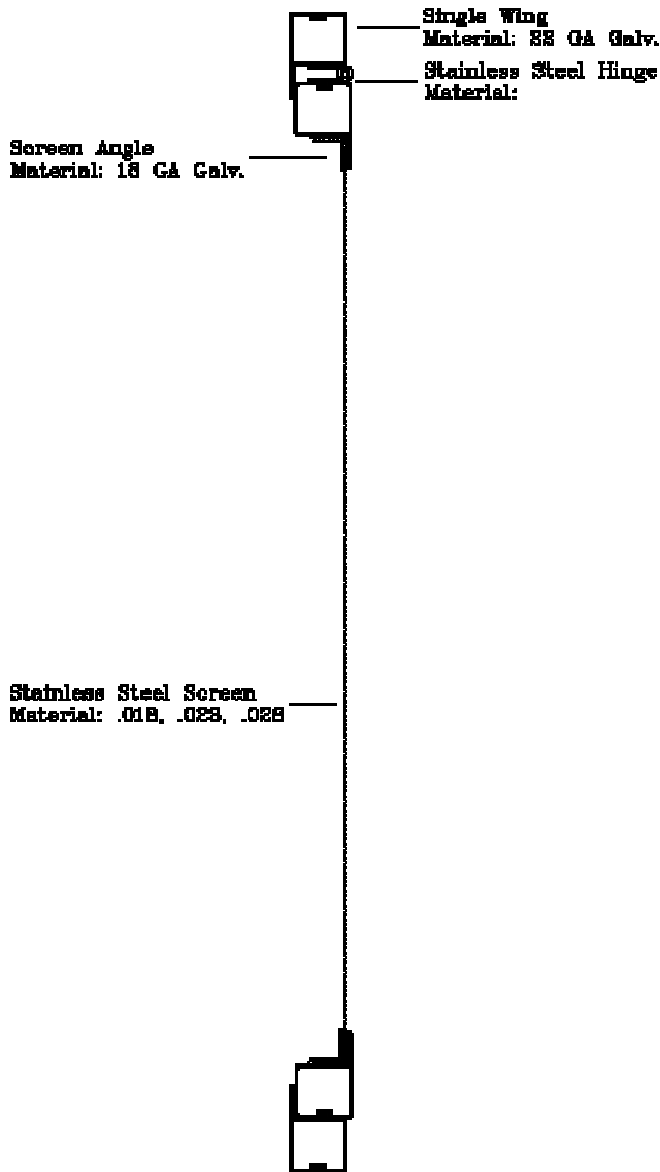

Model 800 Operable Security Screen

Product: Model 800 Operable Security Screen		Lansing Housing Products
Project		Phone: 800.931.8200
Draftsman: KMM		Fax: 589.598.4392