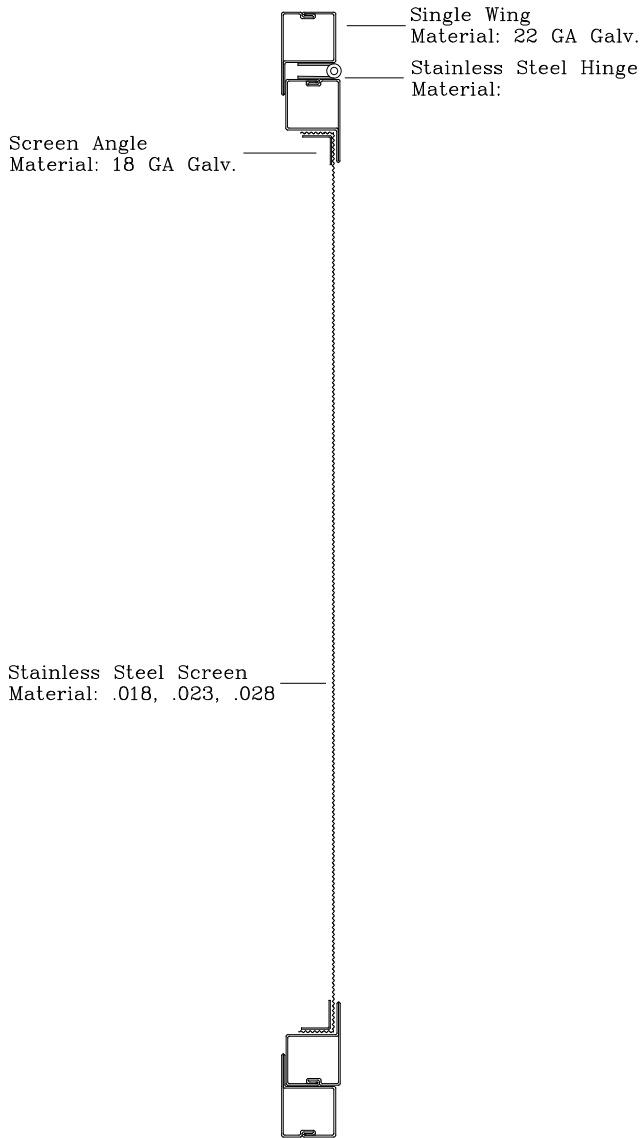

# Model 800 Operable Security Screen

Product: Model 800 Operable Security Screen		Lansing Housing Products
Project		Phone: 800.331.8200
Draftsman: KMM		Fax: 563.538.4392